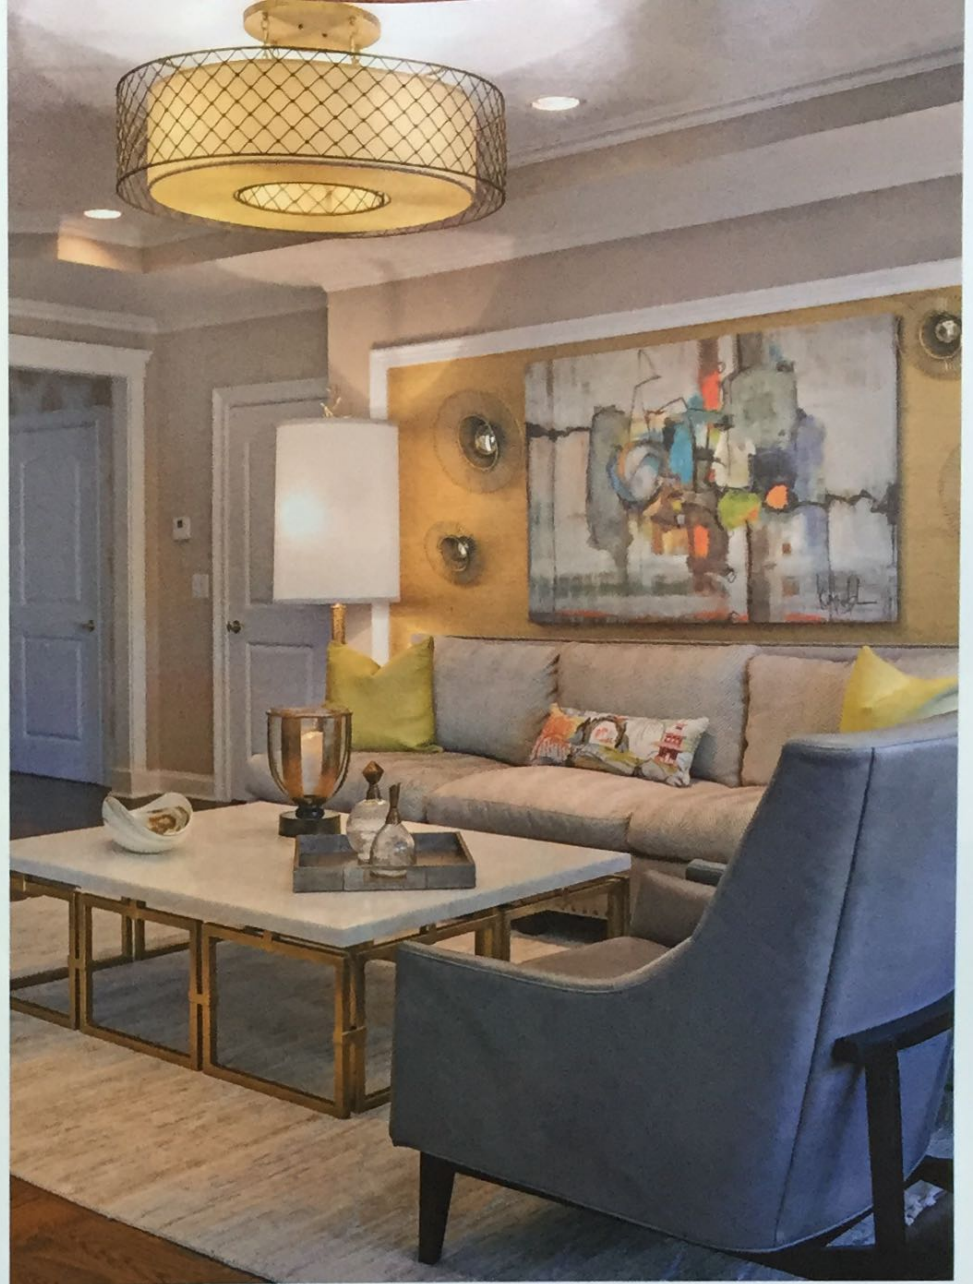

tom cabinetry that went as high as ceiling height, often space people never utilize. This gave the clients a much roomier area to lounge. The flat screen television was also placed in the unit to allow for great use of the space.

As the photos demonstrate, New Age Interiors certainly succeeded the task of getting creative with a small space to allow for large gatherings. 🏠